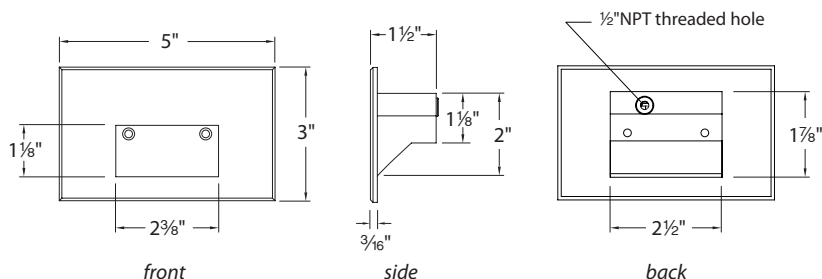

### FEATURES

- Solid diecast brass, corrosion resistant aluminum alloy, or cast stainless steel construction
- Direct wiring, no driver needed
- Low profile, flush to wall aesthetics with no visible hardware
- 54,000 hour rated life
- Balanced lighting, free of shadows with minimum glare
- IP66 rated, Protected against high-pressure water jets
- Up to 200 fixtures can be connected in parallel
- 5 year WAC Lighting product warranty