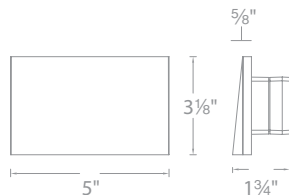

Model: WL-LED110

Step Light

WAC LIGHTING

Responsible Lighting®

Fixture Type:

Catalog Number:

Project:

Location:

PRODUCT DESCRIPTION

Horizontal rectangle Step Light. Designed for safety and style on stairways, patios, decks, balcony areas, walkways and building perimeters.

Features an architectural design. Energy efficient for long-lasting indoor and outdoor lighting solutions. Creates an attractive, romantic impression at night.

FEATURES

- Fluid decorative profile with full cut-off illumination
- Die Cast Aluminum construction with abrasion resistant powder coat finish or plated Brushed Nickel finish
- Magnetized design for easy installation and maintenance
- Title 24 Compliant (120V only)
- 50,000 hour rated life

SPECIFICATIONS

Construction: Die-cast aluminum

Input: 120V or 277VAC 50/60Hz

Power: Direct wiring, no remote driver needed.

Lumens: Up to 4 lm

Mounting: Fits into a switch box or a 2" x 4" Junction Box with minimum inside dimensions of 3"L x 2"W x 2.5"D

Dimming: 100% - 10% ELV (120V only)

CRI: 90

Standards: IP66, ETL & cETL Listed for wet locations

Voltage	Power	Model	Color Temp	Finishes
120V	3.5W	WL-LED110-C	3000K	BK Black on Aluminum BN* Brushed Nickel BZ Bronze on Aluminum WT White on Aluminum
		WL-LED110-AM	Amber	
277V	3W	WL-LED110F-C	3000K	
		WL-LED110F-AM	Amber	

*Brushed Nickel Finish is for interior use only