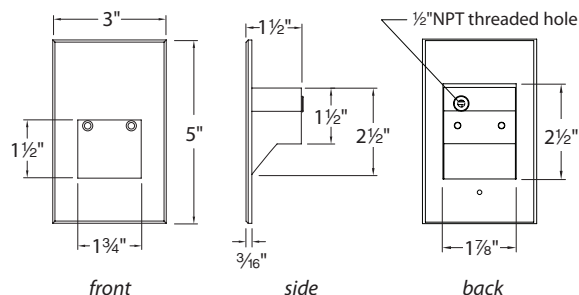

Fixture Type:

Catalog Number:

Project: _____

Location: _____