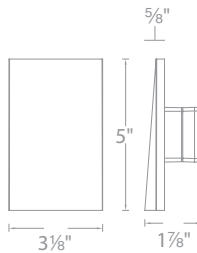

Model: WL-LED210

Step Light

WAC LIGHTING

Responsible Lighting®

Fixture Type:

Catalog Number:

Project: _____

Location: _____

PRODUCT DESCRIPTION

Vertical rectangle Step Light. Designed for safety and style on stairways, patios, decks, balcony areas, walkways and building perimeters.

Features an architectural design. Energy efficient for long-lasting indoor and outdoor lighting solutions. Creates an attractive, romantic impression at night.

FEATURES

- Fluid decorative profile with full cut-off illumination
- Die Cast Aluminum construction with abrasion resistant powder coat finish or plated Brushed Nickel finish
- Magnetized design for easy installation and maintenance
- Title 24 Compliant (120V only)
- 50,000 hour rated life

SPECIFICATIONS

Construction: Die-cast aluminum

Input: 120V or 277VAC 50/60Hz

Power: Direct wiring, no remote driver needed. Input voltage: 120V or 277VAC 50/60Hz

Lumens: Up to 2 lm

Mounting: Fits into a switch box or a 2" x 4" Junction Box with minimum inside dimensions of 3"L x 2"W x 2.5"D

Dimming: 100% - 10% ELV (120V only)

CRI: 90

Standards: IP66, ETL & cETL Listed for wet locations

Voltage	Power	Model	Color Temp	Finishes
120V	3.5W	WL-LED210-C	3000K	BK Black on Aluminum BN* Brushed Nickel BZ Bronze on Aluminum WT White on Aluminum
		WL-LED210-AM	Amber	
277V	3W	WL-LED210F-C	3000K	
		WL-LED210F-AM	Amber	

*Brushed Nickel Finish is for interior use only